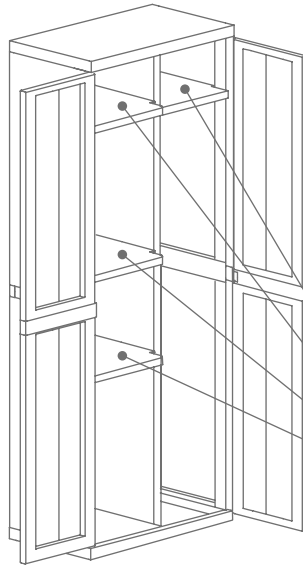

Packaging dimensiones:
cm 78x41x35,5h | in 30,7x16,1x14h